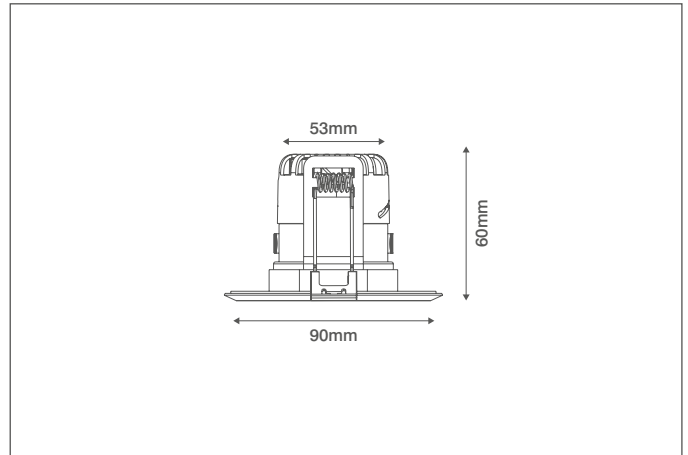

INCEPTOR® MILLI

Technical Specification

Product Code: OXM-W-10

Luckinslive 436166547

Description: 4-6.4W Dimmable LED Downlight With CCT Switch IP65 White (PK10)

General Information

Dimensions (mm)	90 (Dia.) x 60.5(D)
Materials	Bezel: ABS (Plated or Powder Coated); Rear Frame: Steel; Rear Housing: Polycarbonate; Lens: Polycarbonate
Bezel Colour	White (RAL9003)
Product Weight (Kg)	0.22
Cutout Diameter Minimum (mm)	64
Cutout Diameter Maximum (mm)	75
Recess Depth (mm)	58
Ingress Protection	IP65
Impact Rating (IK)	IK05
Maximum Ceiling Thickness (mm)	37.5
Warranty (Years)	5

INCEPTOR® MILLI

Technical Specification

Product Code: OXM-W-10

Luckinslive 436166547

Description: 4-6.4W Dimmable LED Downlight With CCT Switch IP65 White (PK10)

OVIA Limited, Scolmore House, Mariner, Lichfield Road Industrial Estate,
Tamworth, Staffordshire, B79 7UL United Kingdom