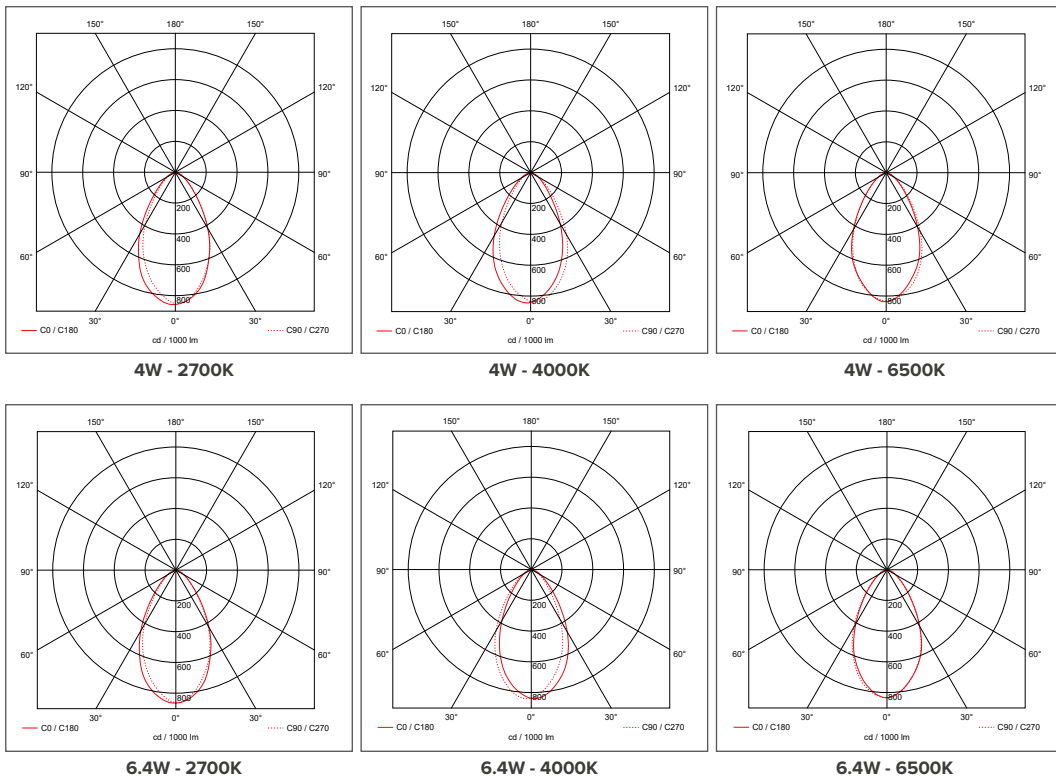

INCEPTOR® MILLI

Technical Specification

Product Code: OXM-W-10

Luckinslive 436166547

Description: 4-6.4W Dimmable LED Downlight With CCT Switch IP65 White (PK10)

General Information

Dimensions (mm)	90 (Dia.) x 60.5(D)
Materials	Bezel: ABS (Plated or Powder Coated); Rear Frame: Steel; Rear Housing: Polycarbonate; Lens: Polycarbonate
Bezel Colour	White (RAL9003)
Product Weight (Kg)	0.22
Cutout Diameter Minimum (mm)	64
Cutout Diameter Maximum (mm)	75
Recess Depth (mm)	58
Ingress Protection	IP65
Impact Rating (IK)	IK05
Maximum Ceiling Thickness (mm)	37.5
Warranty (Years)	5

Luminaire Output

Colour Temperature (K)	2700	4000	6500
LED Wattage	4		
Typical Luminous Flux (lm)	430	480	480
Efficacy (lm/W)	108	120	120
LED Wattage	6.4		
Typical Luminous Flux (lm)	720	800	800
Efficacy (lm/W)	108	120	120
Beam Angle (°)	60		
Colour Rendering Index (CRI)	>80		
Unified Glare Rating (UGR)	28		
Flicker Free	Yes		
LED Lifetime (L70) (Hours)	35000		

INCEPTOR® MILLI

Technical Specification

Product Code: OXM-W-10

Luckinslive 436166547

Description: 4-6.4W Dimmable LED Downlight With CCT Switch IP65 White (PK10)

OVIA Limited, Scolmore House, Mariner, Lichfield Road Industrial Estate,
Tamworth, Staffordshire, B79 7UL United Kingdom